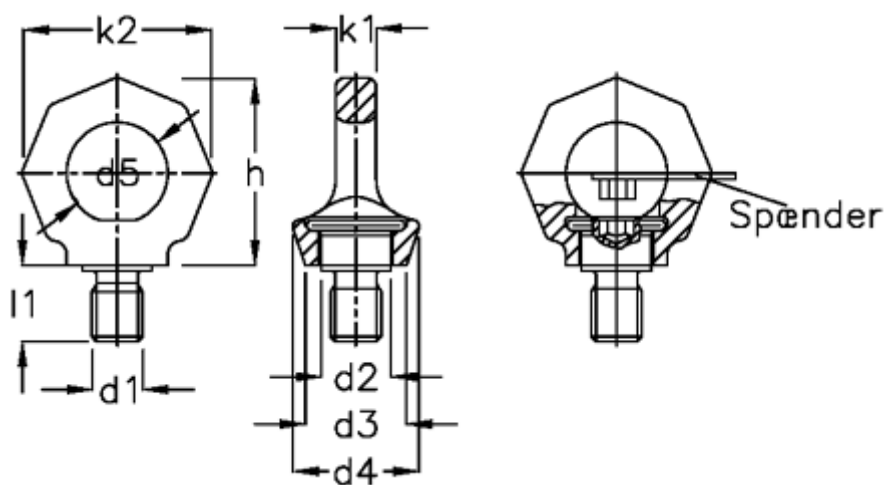

Data Sheet

Article number: 20581M36B
Description: E+G Lifting eye bolts
GN 581-M36-B

Measures

d1 = M36	K2	= 135
d2 = 49.5	l1	= 54
d3 = 75	Nominal drive = 7t (70000N)	
d4 = 90		
d5 = 72		
d6 = -		
H = 135		
K1 = 29.0		